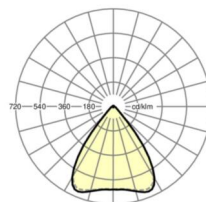

MECHANICS

Housing colour	silver grey/white aluminium RAL 9006
Dimensions (LxWxH/DxH)	1531mm x 55mm x 37mm
Weight (net)	1.9kg
Type of installation	Mounting rail system installation, Light structure

Dimensions

L	1531 mm	Length
B	55 mm	Width
H	37 mm	Height

DEEP-LINK

<https://www.regiolux.de/en/article/19430004015>

Reference	LED 4000lm 840
ηLB	100 %
Φ ↓/↑	98 % / 2 %
UGR lat./long.	16.7 / 16.9
VDU	65° < 3000cd/m ²